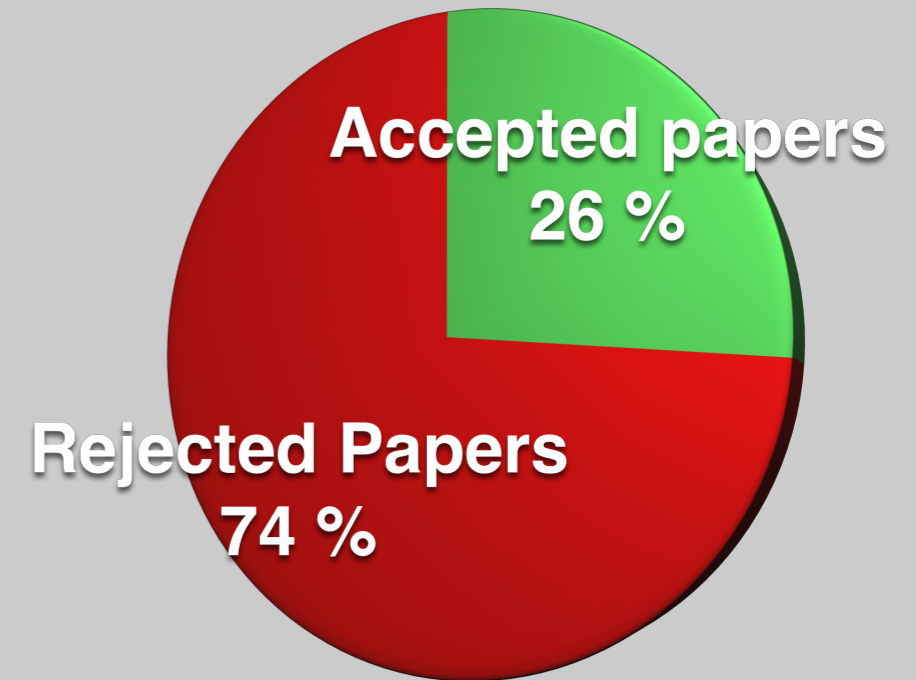

CloudCom 2016 – Accepted Contributions

- **51 high quality full papers were selected**

- 26% acceptance rate
- From 28 countries
- More than 3.5 reviews per paper (avg.)
- **Best Paper and Best Student Awards**

- **7 accepted to the PhD consortium**

- **14 accepted to the Posters & Demos Session**