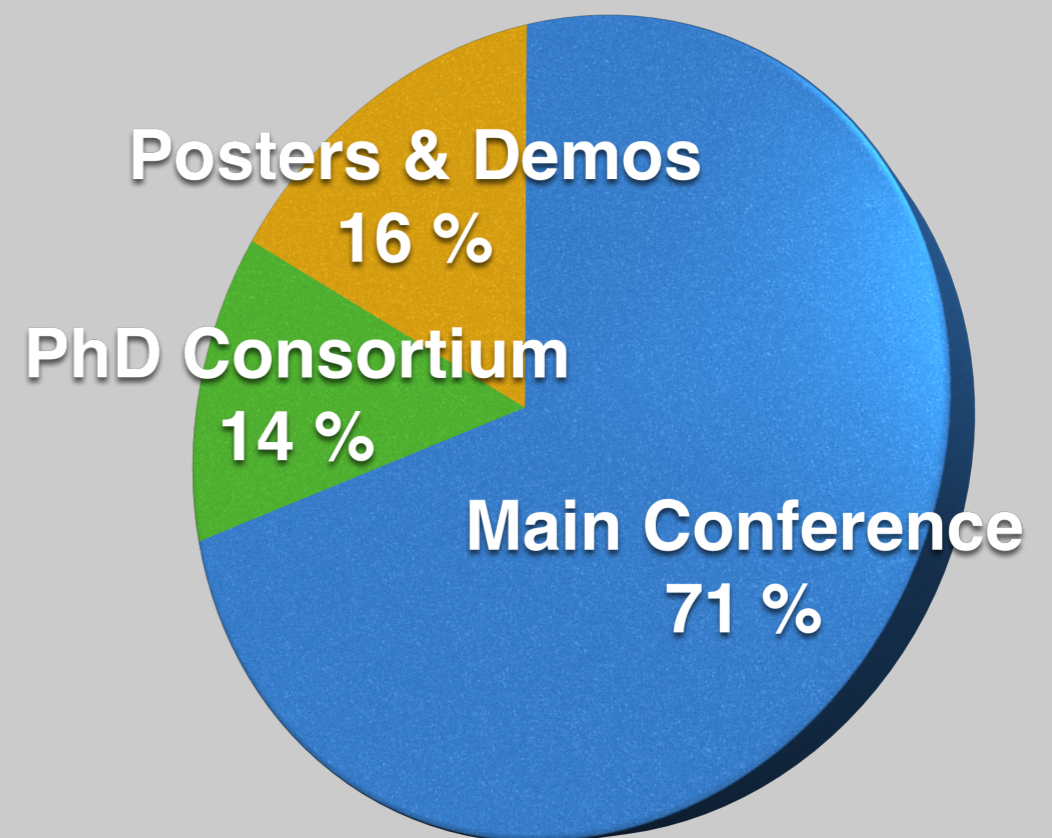

CloudCom 2016 Submissions

- **Total of 273 submissions**
  - From 55 countries
- **193 to the Main Conference**
- **37 to the PhD consortium**
- **43 to the Posters & Demos Session**